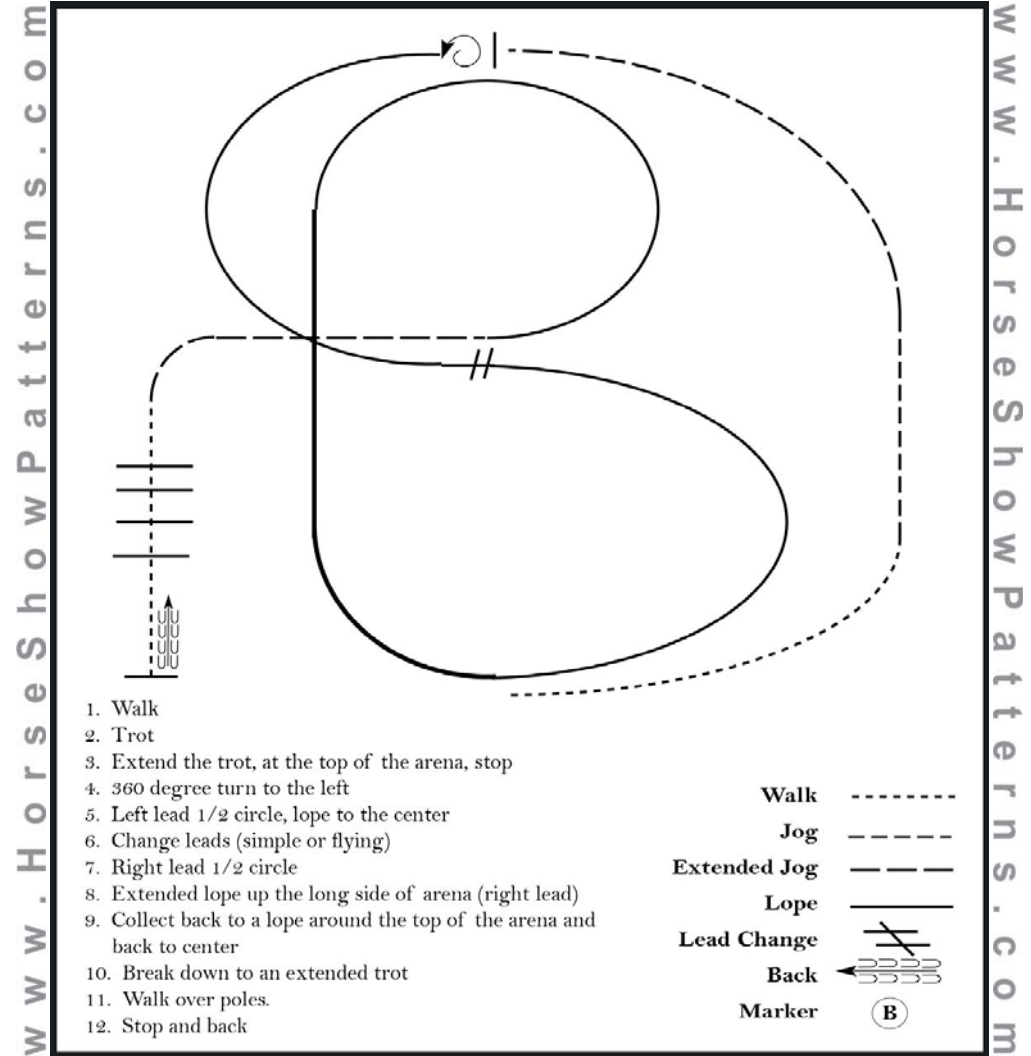

Circle "L" Spring Warm Up 2017
Pattern

Ranch Riding (Amateur & Youth)

Show Date: 01. - 02. April 2017

[RR/1]

Pattern Provided by:
Reitverein Wenden e. V.

©2017 HorseShowPatterns.com. All Rights Reserved.