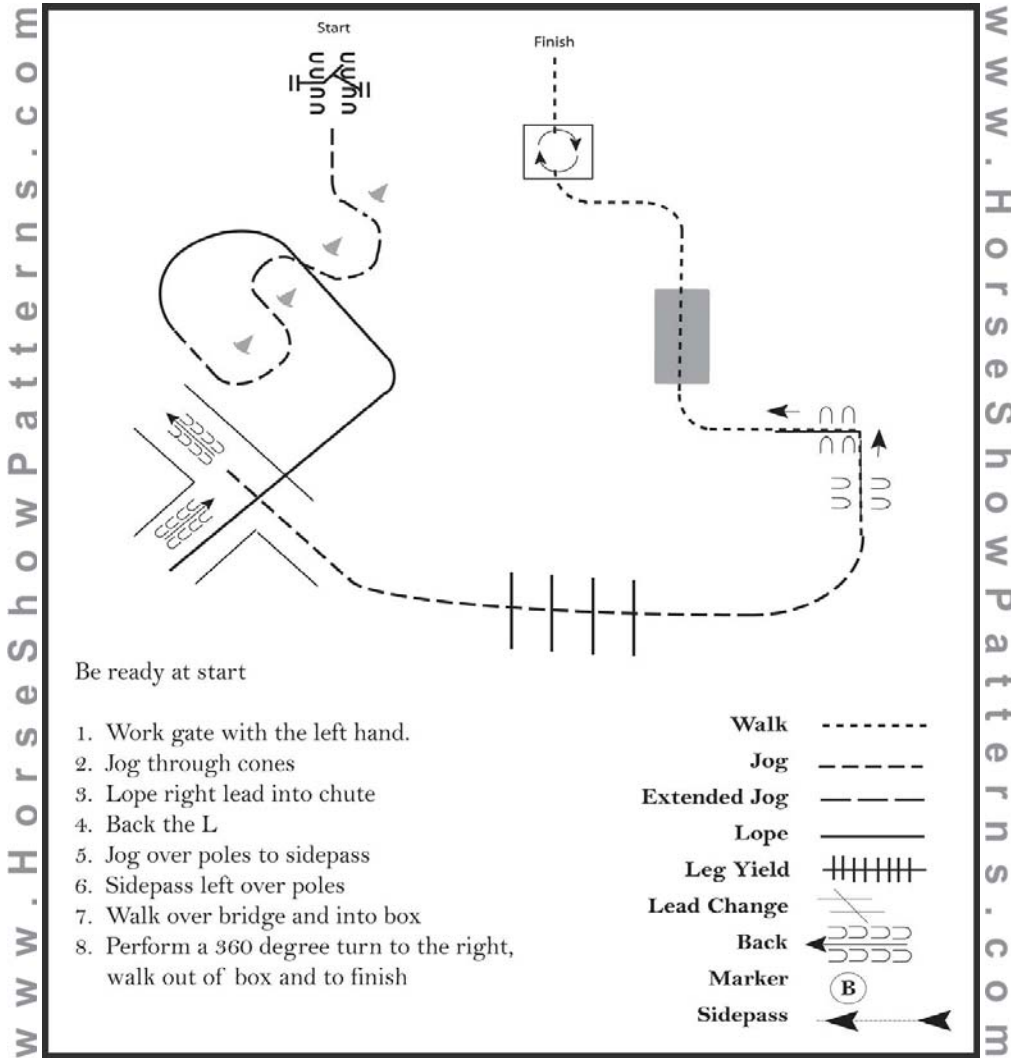

- 8.Lope left lead circle
- 9.Trot
- 10.Walk
- 11.Stop, Back
- 12.Turn right 180°
- 13.Turn left 180°

Circle "L" Spring Warm Up 2017  
Pattern

Trail (L1 Amateur, Rookie Amateur & L1 Open)

Show Date: 01. - 02. April 2017