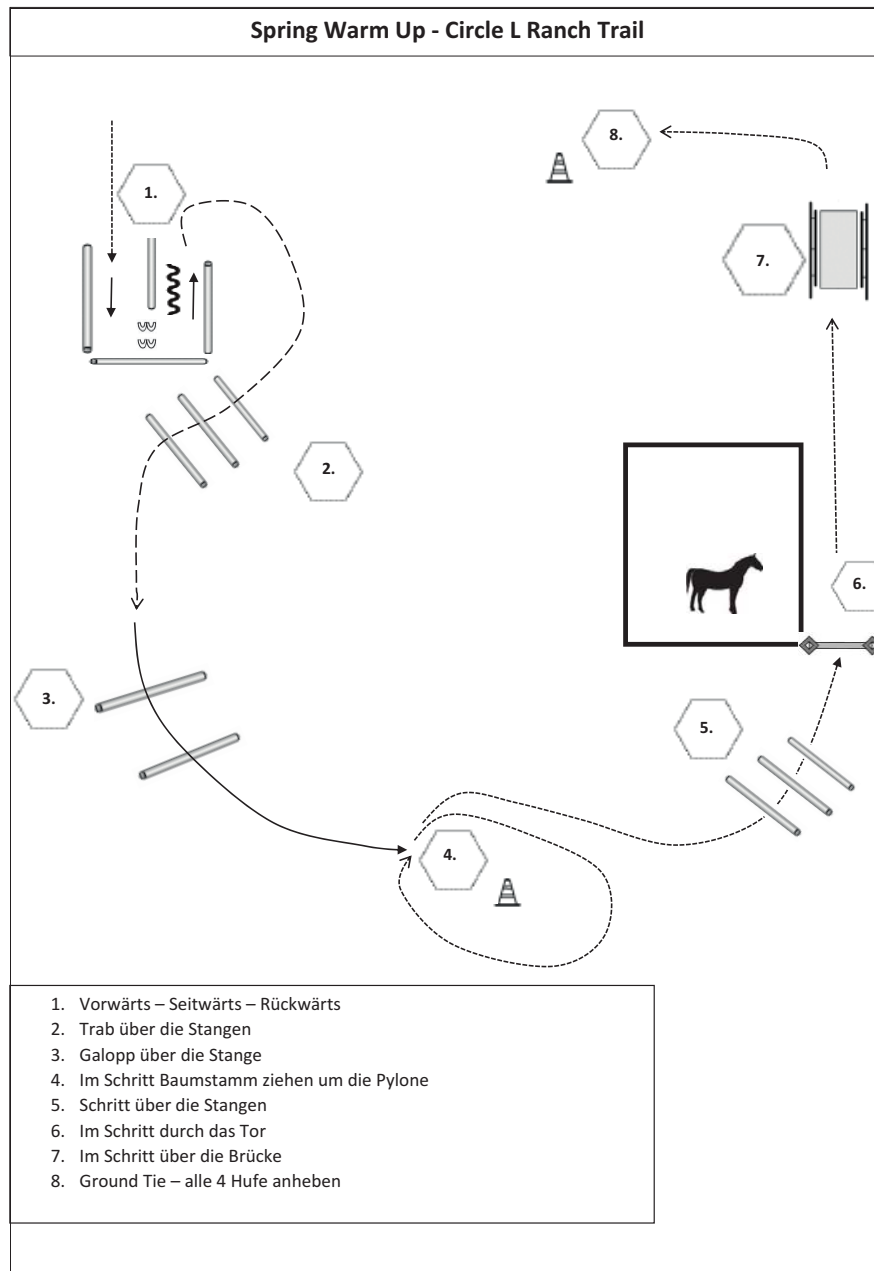

Circle "L" Spring Warm Up 2017
Pattern

Reining Pattern

Klasse

(siehe AQHA/DQHA Regelbuch)

Pattern Nr.

Senior Open	8
Junior Open	4
L1 Open (Green)	6
Amateur	11
L1 Amateur (Novice)	14
Rookie Amateur	15
Youth	11
L1 Youth (Novice)	15

Circle L Reitverein Wenden e.V.
Heidberg 21 - 31638 Wenden