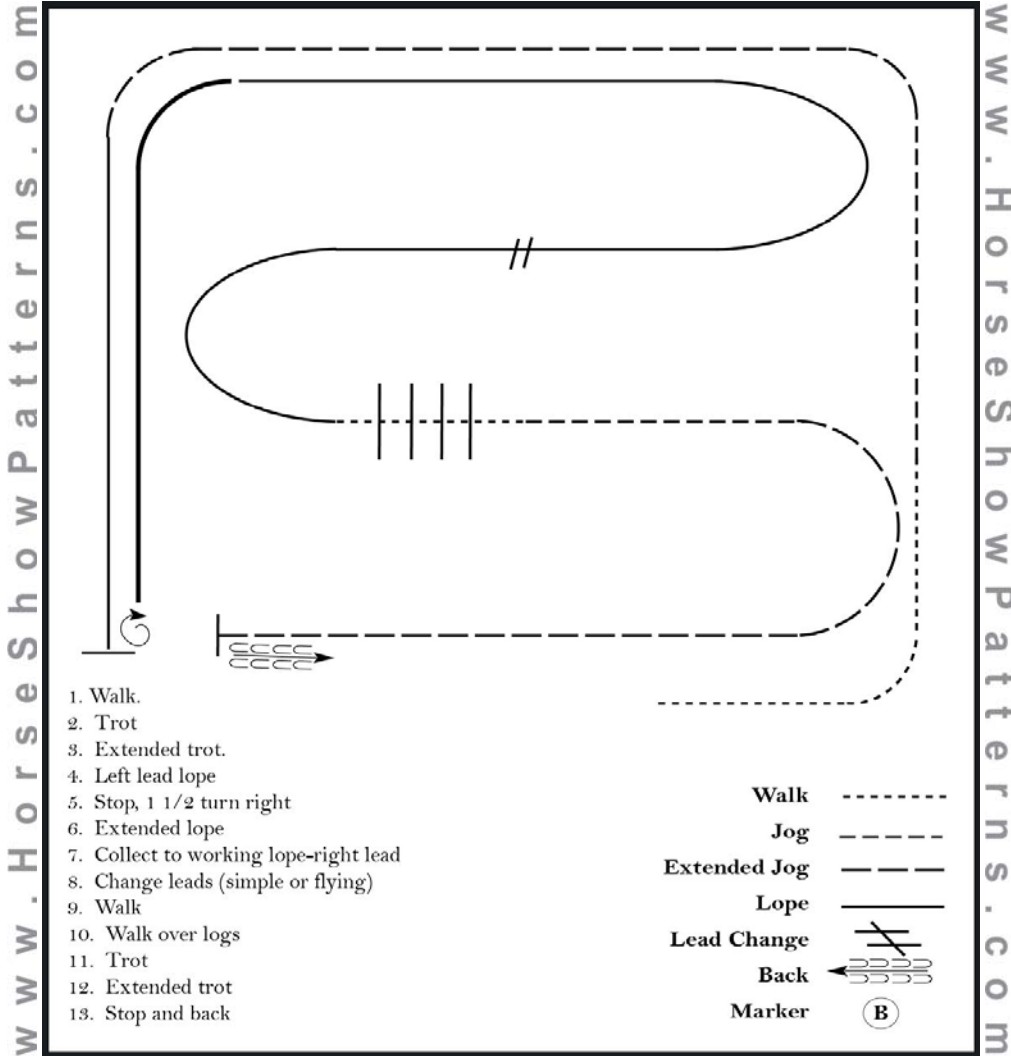

Circle "L" Spring Warm Up 2017
Pattern

Ranch Riding (Open All Ages)

Show Date: 01. - 02. April 2017

[RR/2]

Pattern Provided by:
Reitverein Wenden e. V.

©2017 HorseShowPatterns.com. All Rights Reserved.