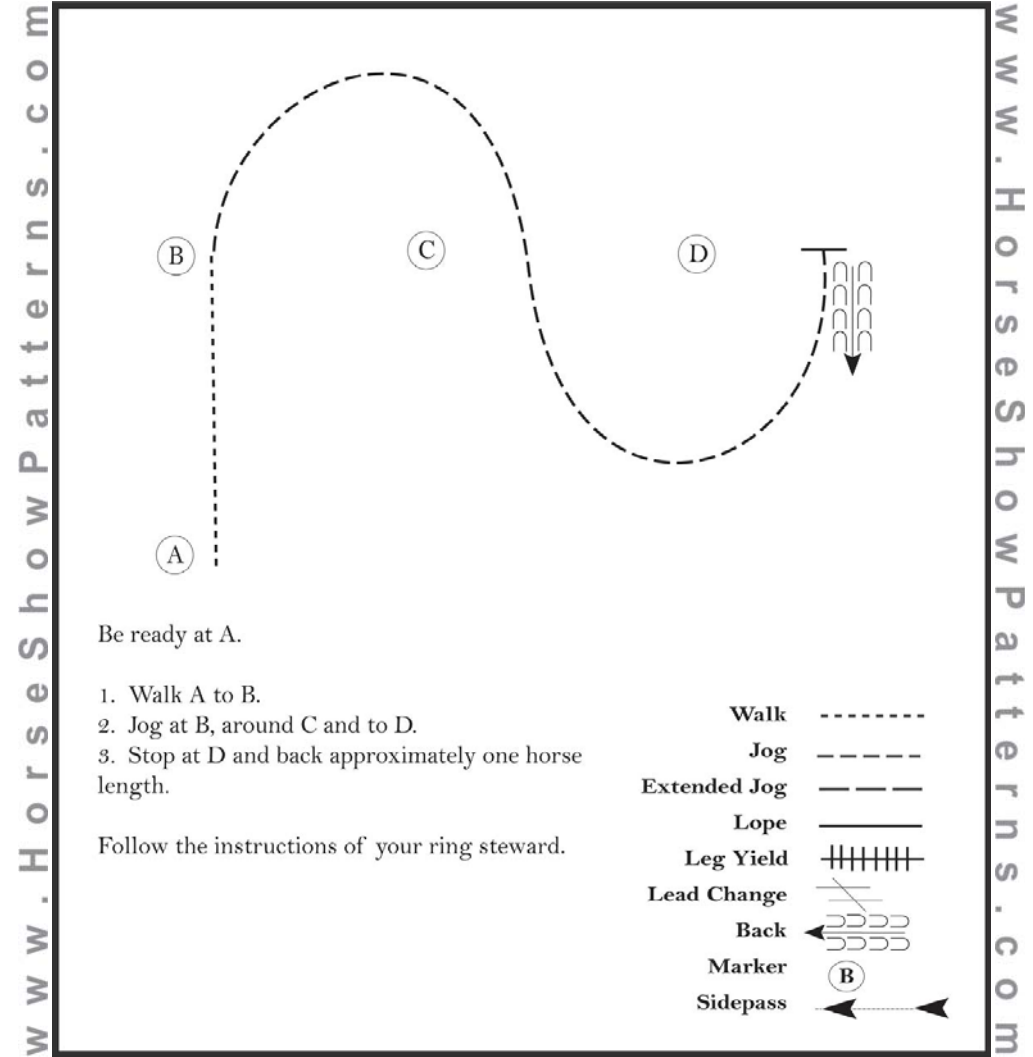

Circle "L" Spring Warm Up 2017
Pattern

Western Horsemanship (Amateur Walk Trot)

Show Date: 01. - 02. April 2017

[WH/WT-6]

Pattern Provided by:
Reitverein Wenden e.V.

©2017 HorseShowPatterns.com. All Rights Reserved.