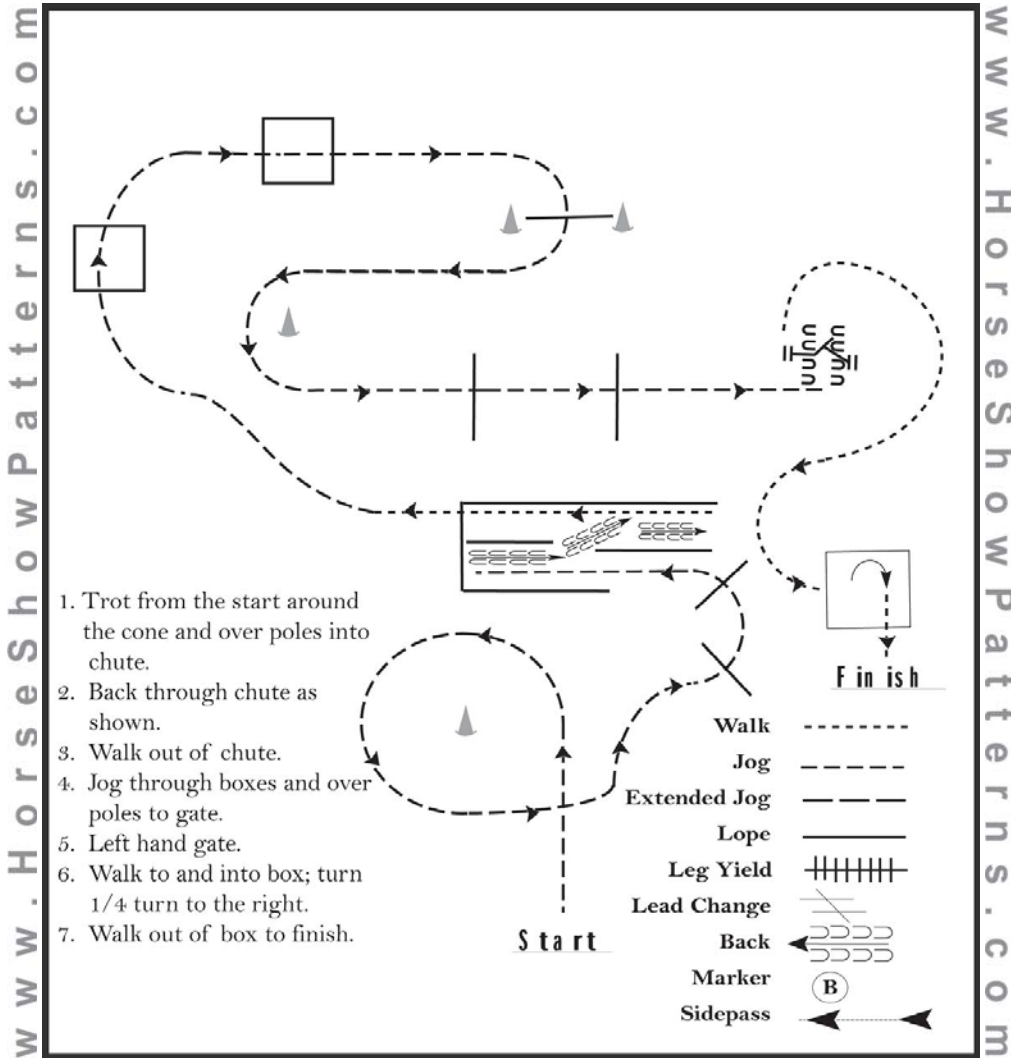

Circle "L" Spring Warm Up 2017
Pattern

Trail (CL 2- & 3- year old Trail in Hand)

Show Date: 01. - 02. April 2017

[T/1-8]

Pattern Provided by:
Reitverein Wenden e.V.

©2017 HorseShowPatterns.com. All Rights Reserved.