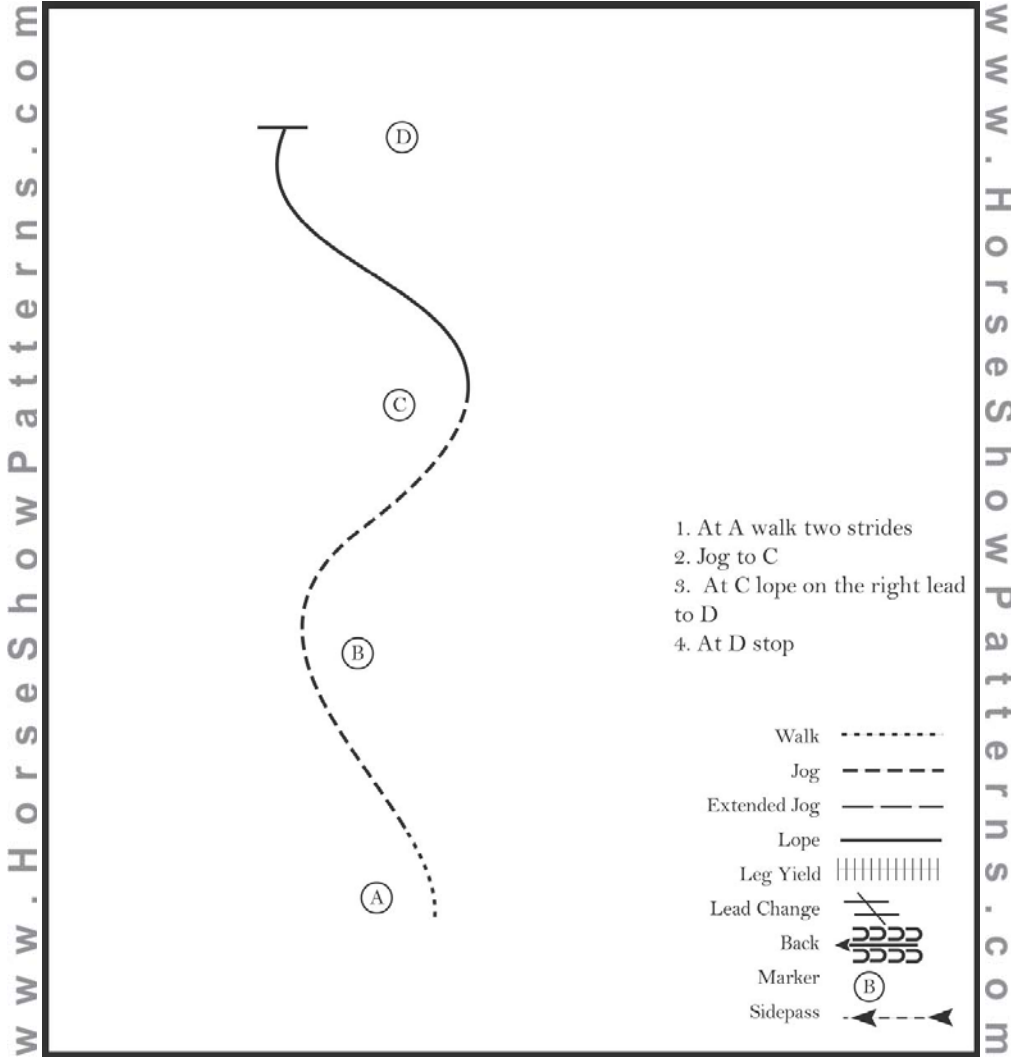

Circle "L" Spring Warm Up 2017
Pattern

Western Horsemanship (Rookie Amateur)

Show Date: 01. - 02. April 2017

[WH/1-2]

Pattern Provided by:
Reitverein Wenden e.V.

©2017 HorseShowPatterns.com. All Rights Reserved.