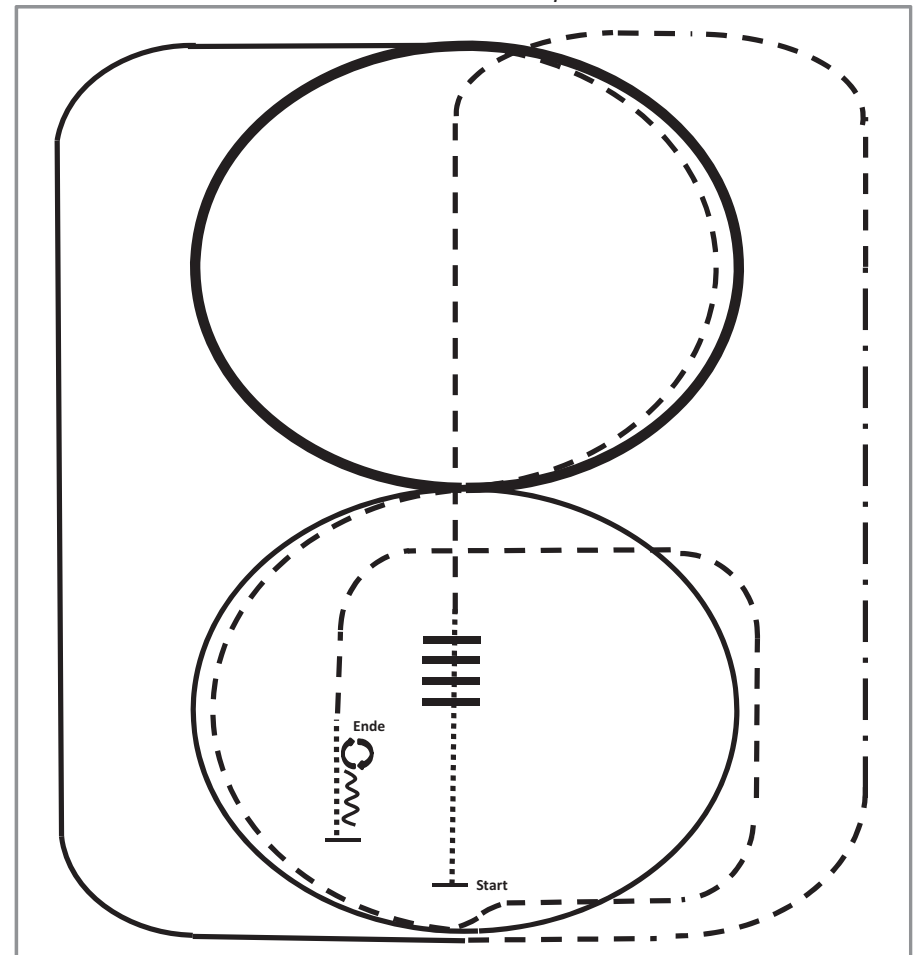

Circle "L" Spring Warm Up 2017
Pattern

Ranch Riding (CL Novice rasseoffen & L1 Amateur)

Show Date: 01. - 02. April 2017

- 1.Walk
- 2.Walk over
- 3.Trot
- 4.Ext. Trot, Trot
- 5.Lope right lead
- 6.Ext. Lope circle right lead
- 7.Trot (2x 1/2 circle)

- 8.Lope left lead circle
- 9.Trot
- 10.Walk
- 11.Stop, Back
- 12.Turn right 180°
- 13.Turn left 180°