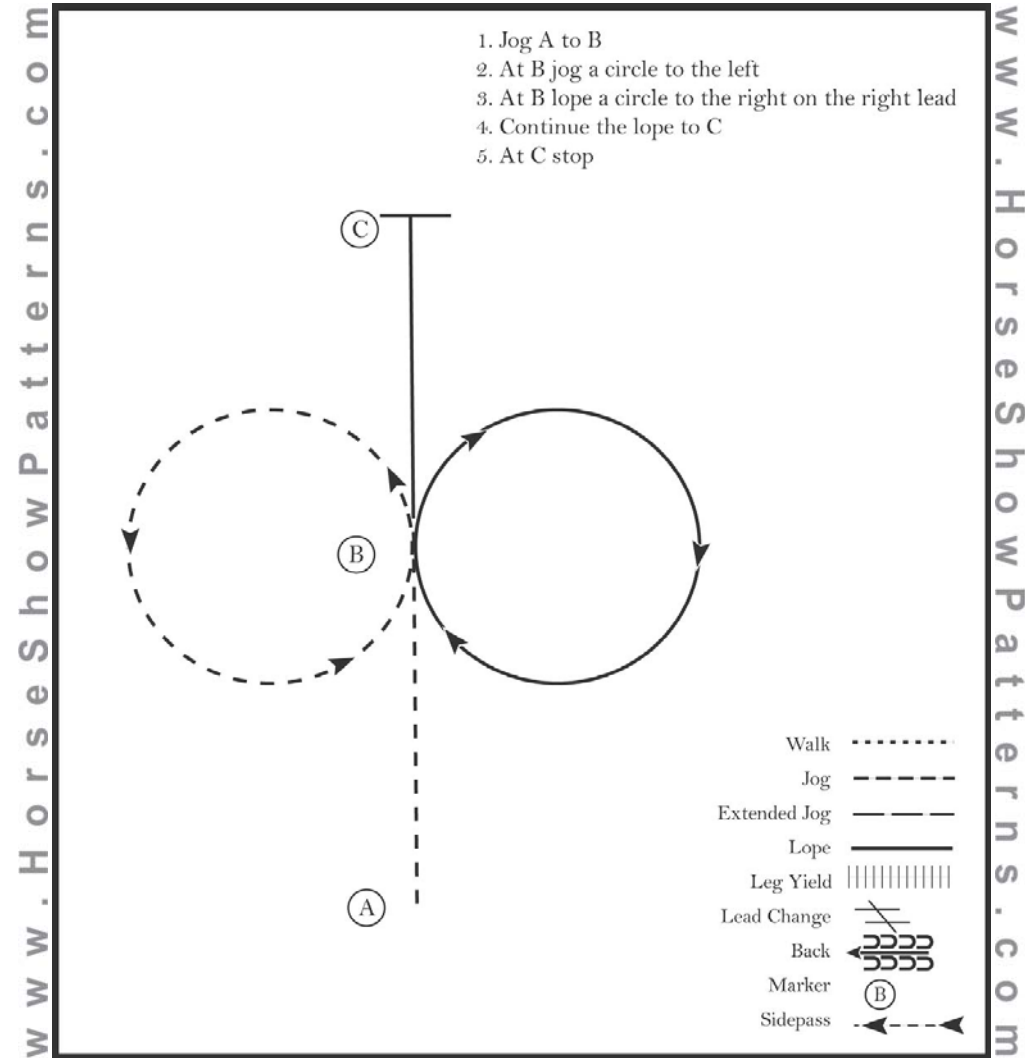

Circle "L" Spring Warm Up 2017
Pattern

Western Horsemanship (L1 Amateur & L1 Youth)

Show Date: 01. - 02. April 2017

[WH/1-9]

Pattern Provided by:
Reitverein Wenden e.V.

©2017 HorseShowPatterns.com. All Rights Reserved.