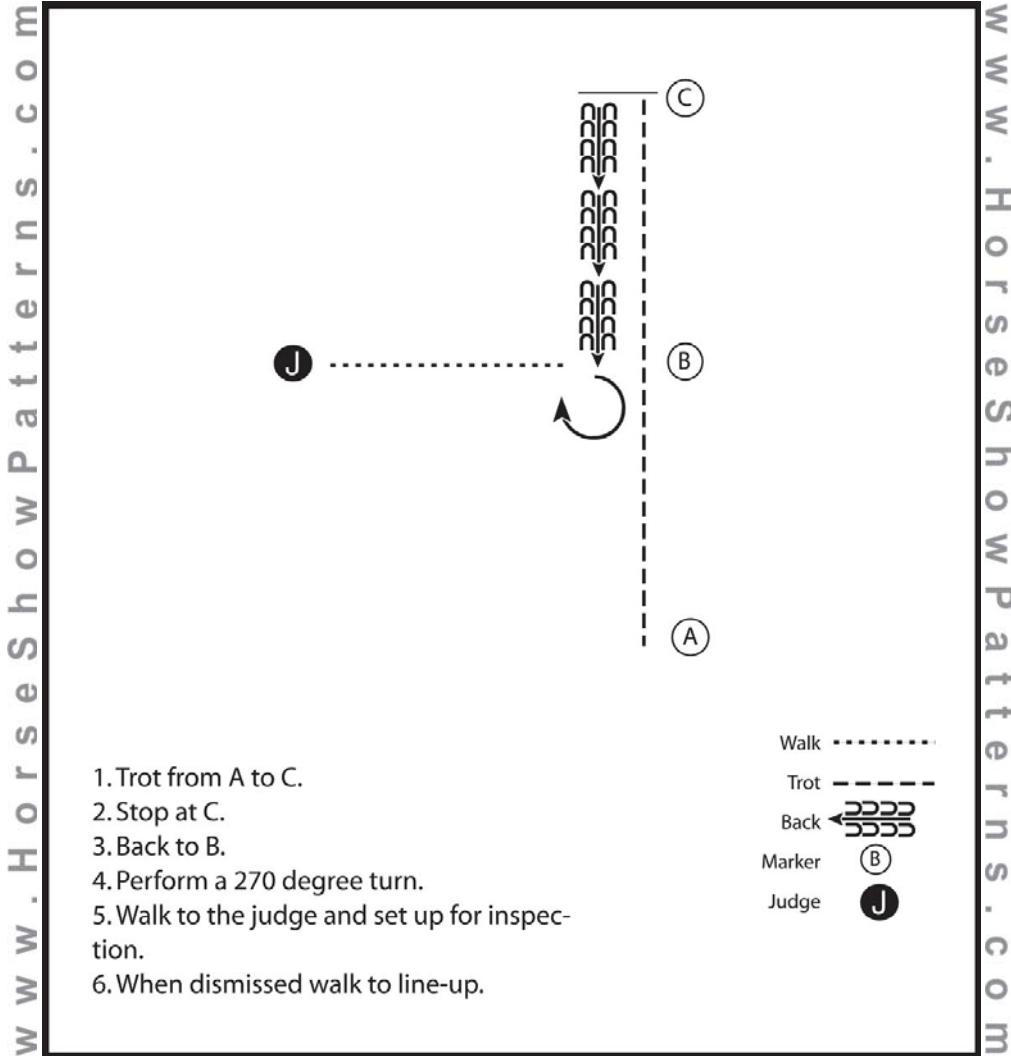

Circle "L" Spring Warm Up 2017
Pattern

Showmanship (L1 Amateur & L1 Youth)

Show Date: 01. - 02. April 2017

[S/1-3]

Pattern Provided by:
Reitverein Wenden e. V.

©2017 HorseShowPatterns.com. All Rights Reserved.