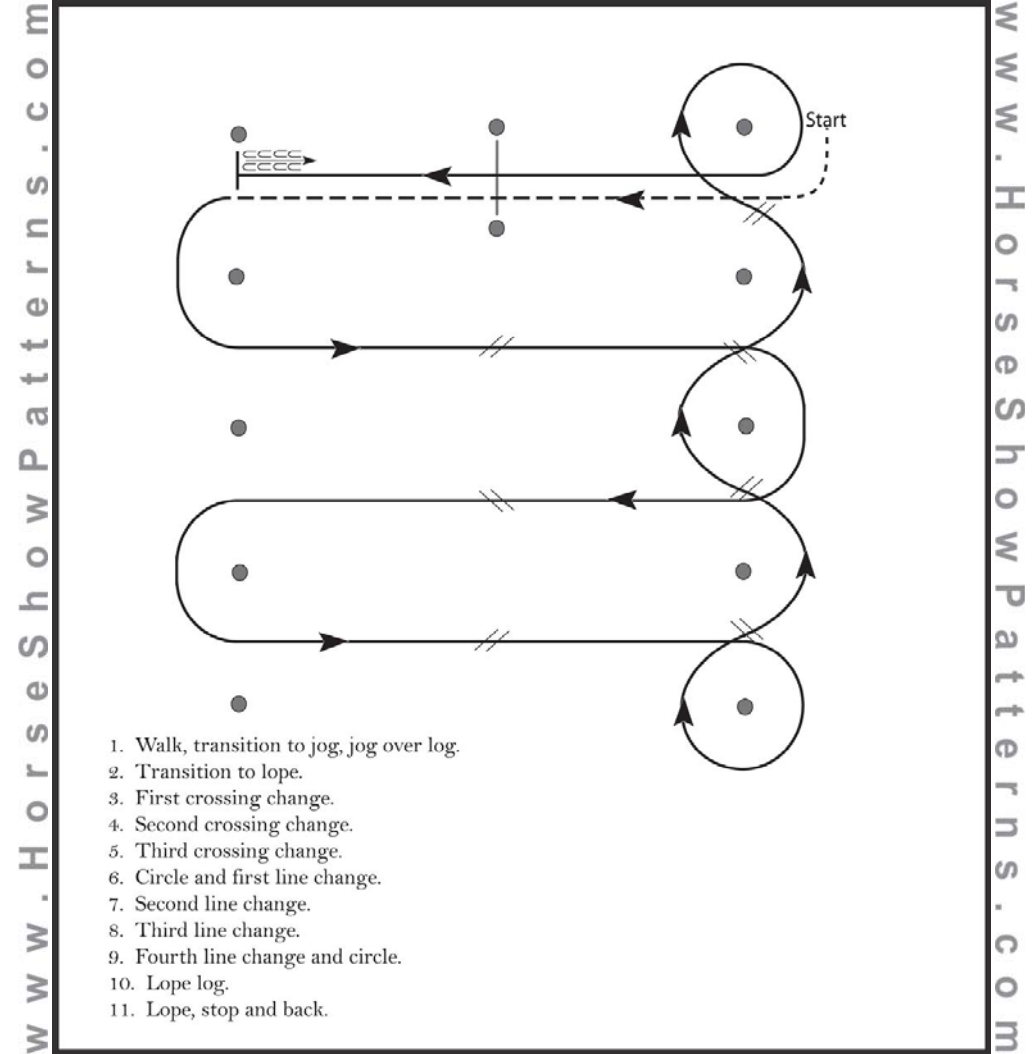

[WR/OP-4]

Pattern Provided by:  
*Reitverein Wenden e.V.*

©2017 HorseShowPatterns.com. All Rights Reserved.

Circle "L" Spring Warm Up 2017  
Pattern

Western Riding (Senior & Amateur)

Show Date: 01. - 02. April 2017