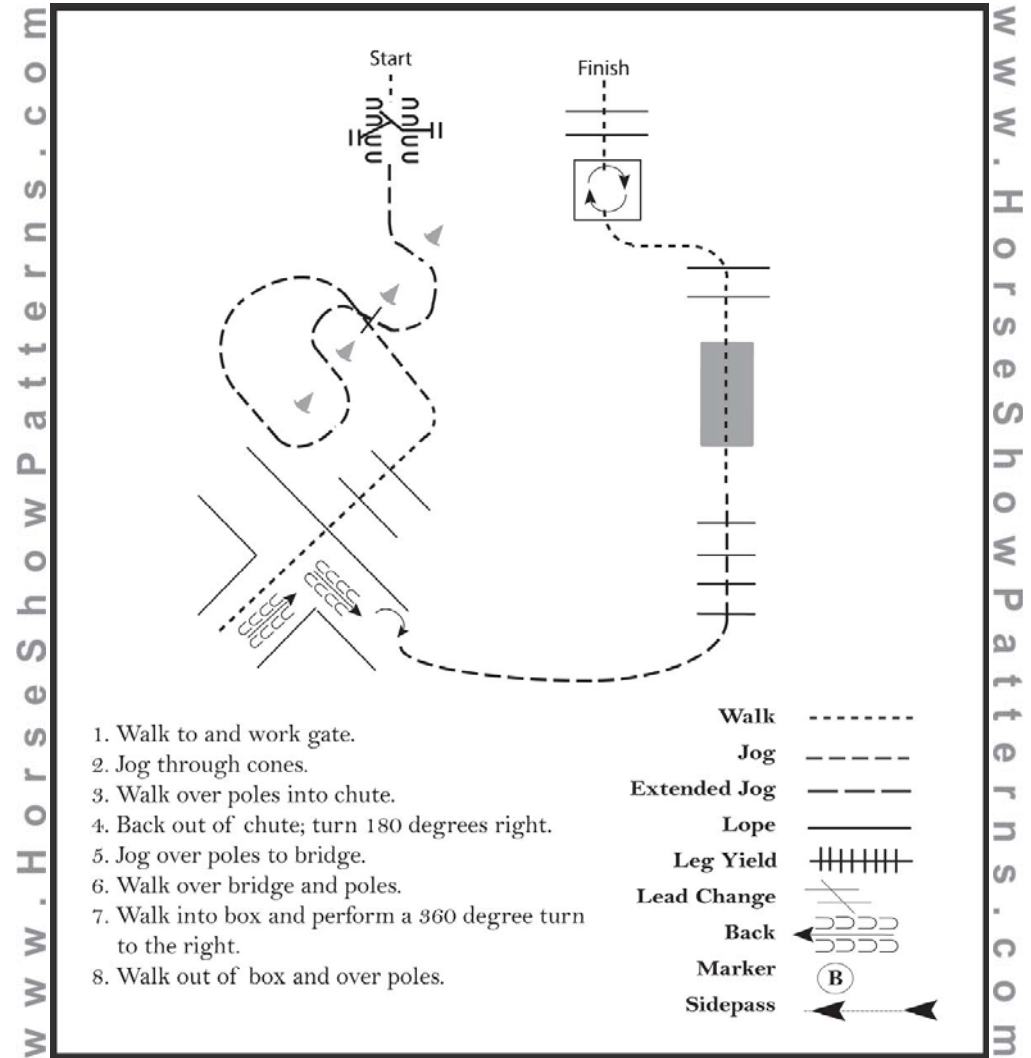

[T/1-2]

Pattern Provided by:  
Reitverein Wenden e.V.

©2017 HorseShowPatterns.com. All Rights Reserved.

Circle "L" Spring Warm Up 2017  
Pattern

Trail (Amateur Walk Trot)

Show Date: 01. - 02. April 2017

[T/WT-2]