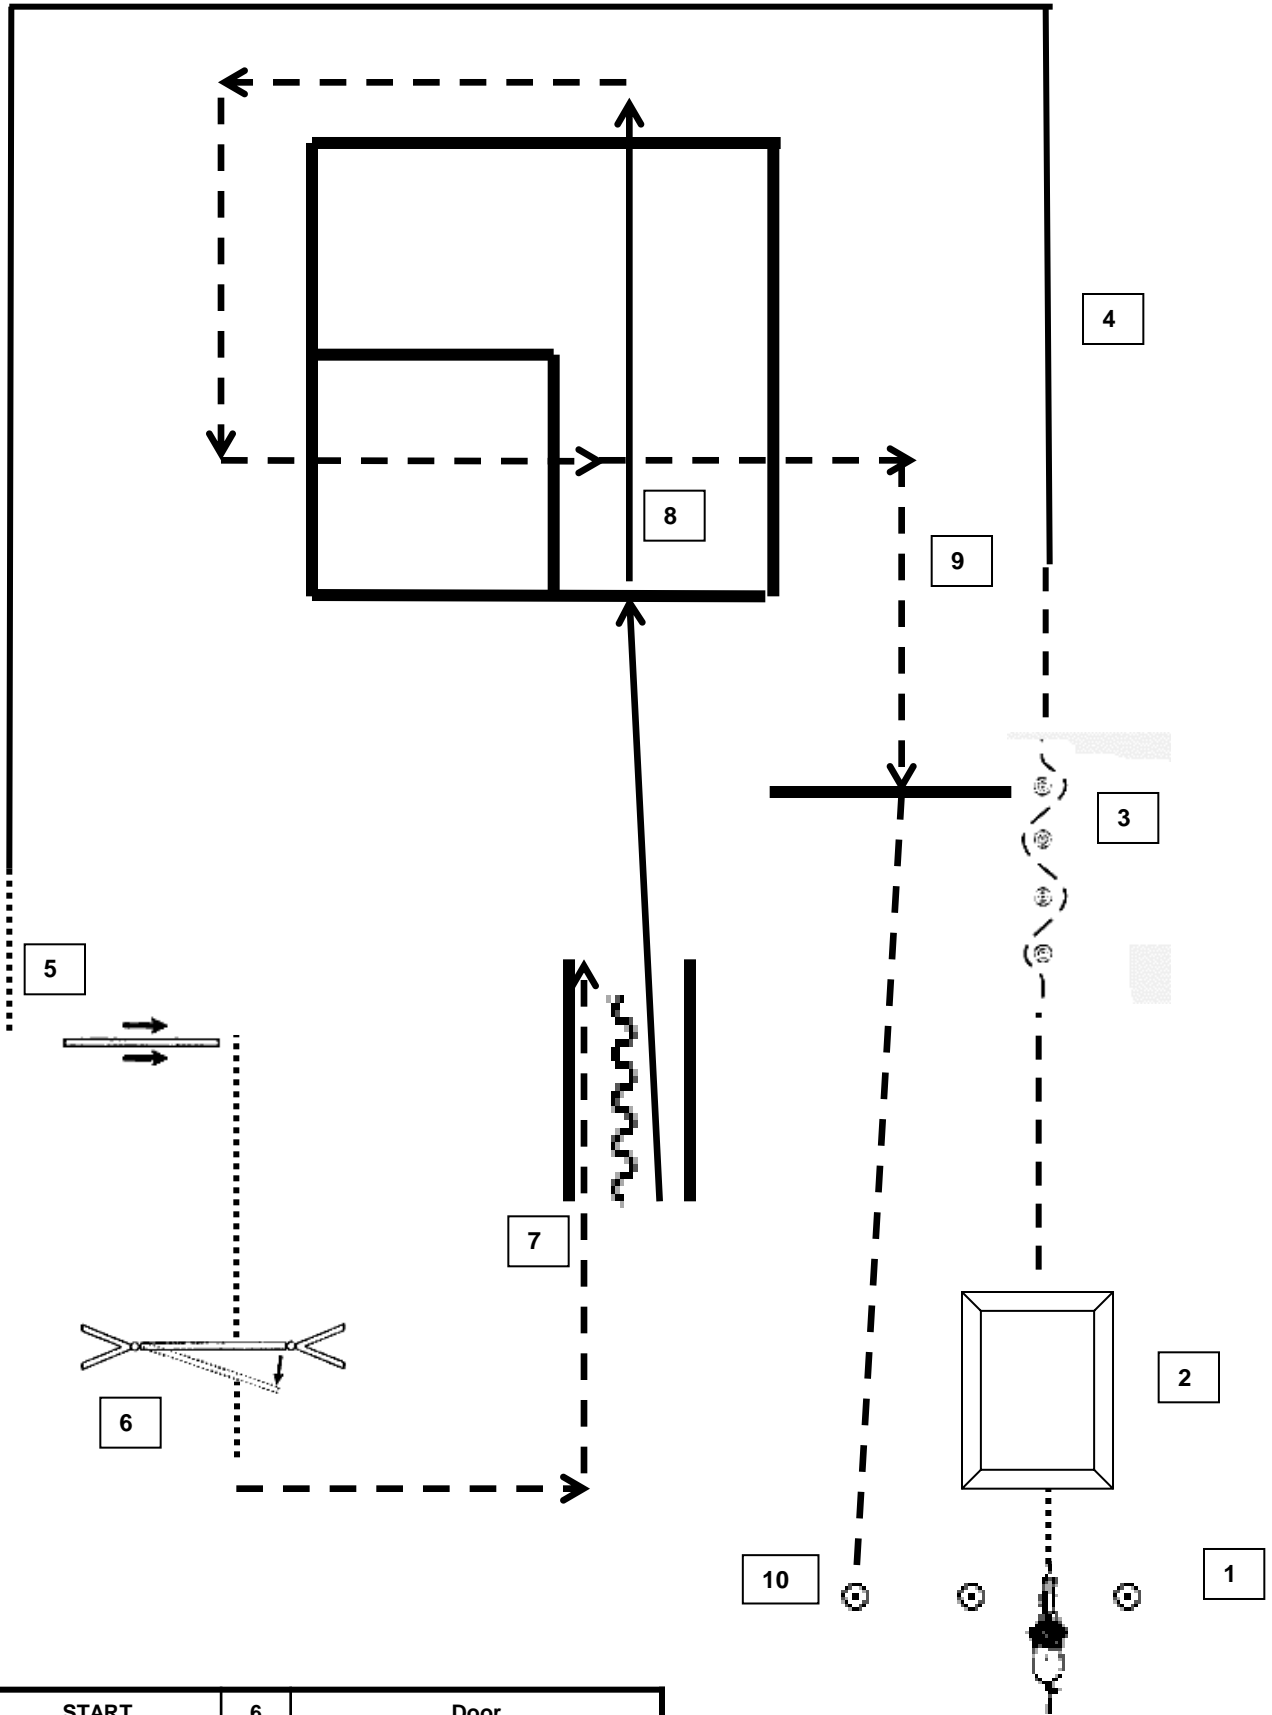

Trail LK 1-3 – Samstag 12.04.2014

1	START	6	Door
2	Walk over Bridge	7	Jog in ; Backup, Lope out
3	Jog through	8	Lope over pole
4	Lope left hand	9	Jog over, Stop Pylone
5	Walk, Side pass left, walk	10	Ende

Walk .....
Jog - - - -
Lope _____
Backup ~~~~~

Pattern by Josef Bachmeier RK 2014