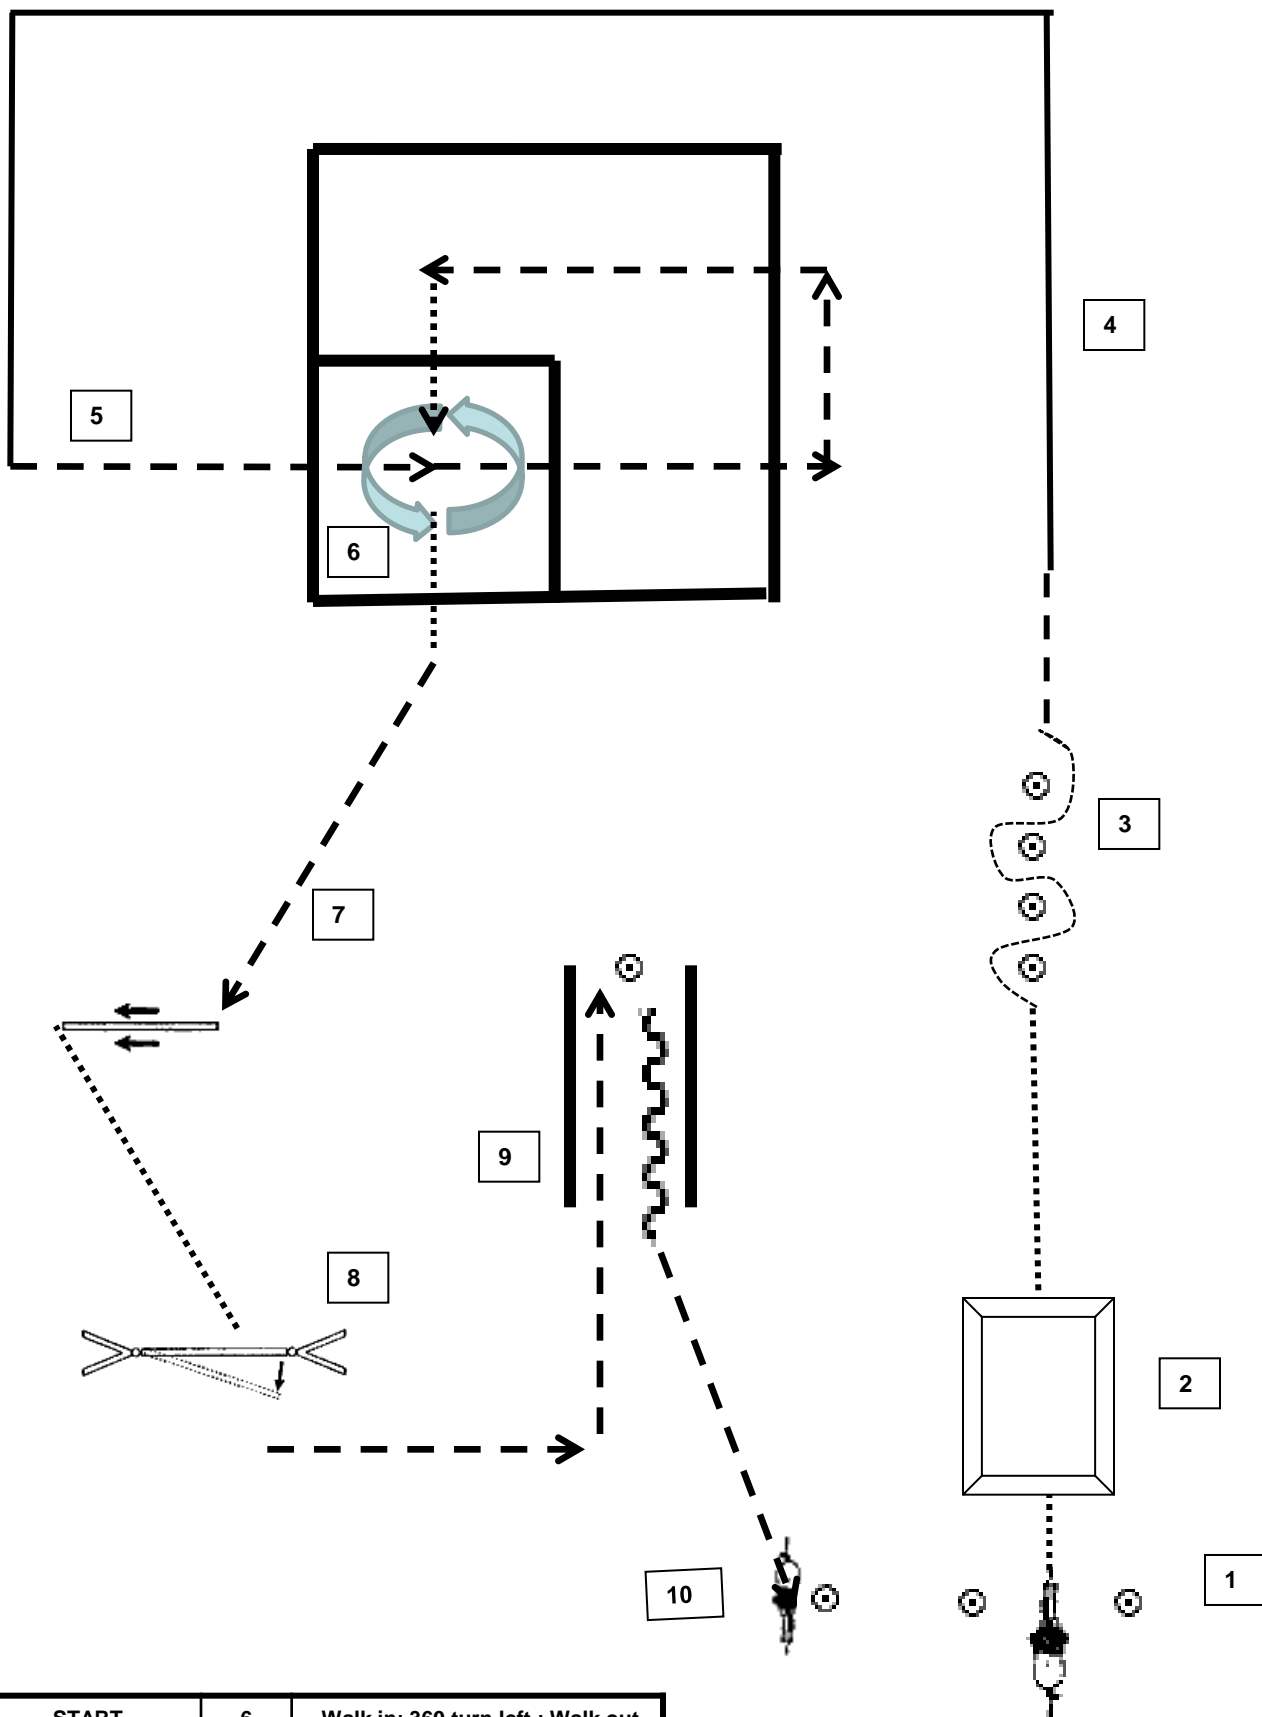

Trail LK 4A, LK 4/5 B - Samstag 12.04.2014

1	START	6	Walk in; 360 turn left ; Walk out
2	Walk over Bridge	7	Jog down, side pass right
3	Walk through	8	Door
4	Lope left hand	9	Jog in; backup, Jog to Pylone
5	Jog over	10	Ende

Walk .....
Jog - - - - -
Lope _____
Back up ~~~~~