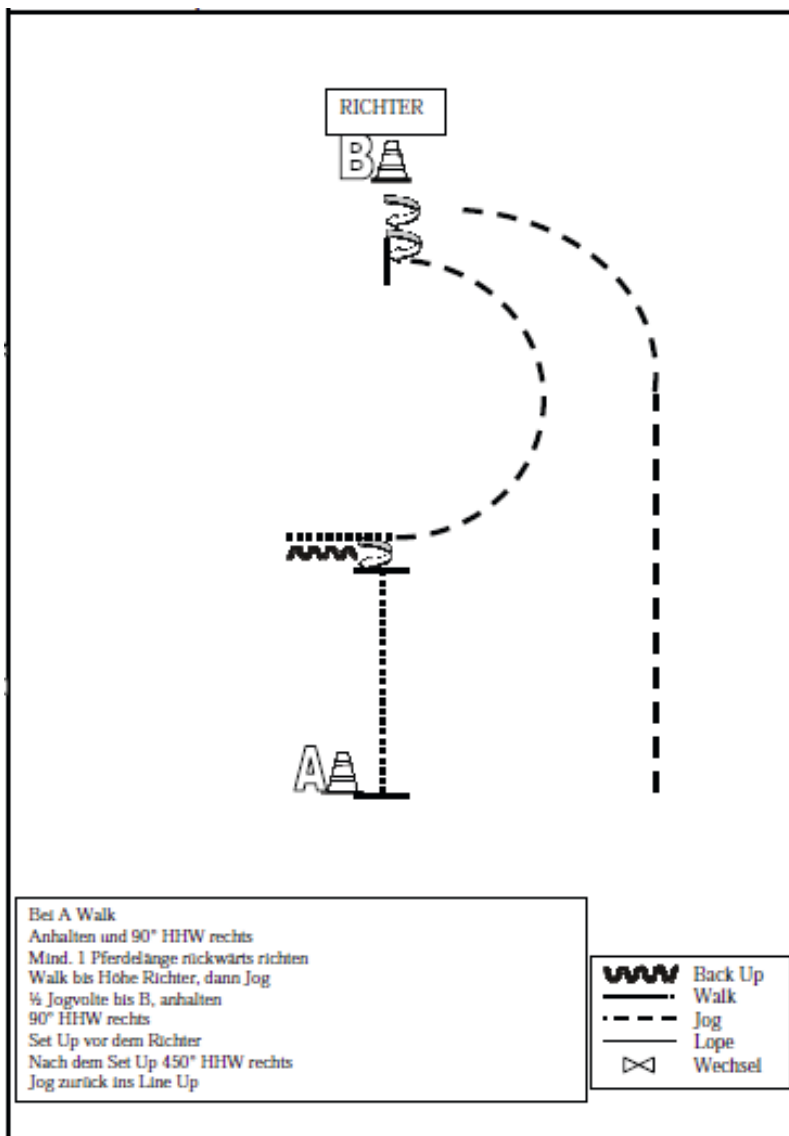

Trail LK 4/5 A,B Freitag

Senior Trail LK 3 A Freitag, 3 B Samstag Kat.A

Junior Trail LK 1/2 A

Showmanship at Halter LK 3/4B , 3A Kat. C Samstag

Showmanship at Halter O – LK 1-2 A,B,

1. Be ready at the first marker
2. Jog
3. 360° turn right
4. Walk
5. Set up
6. Back up
7. 450° turn right
8. Jog to warm-up area