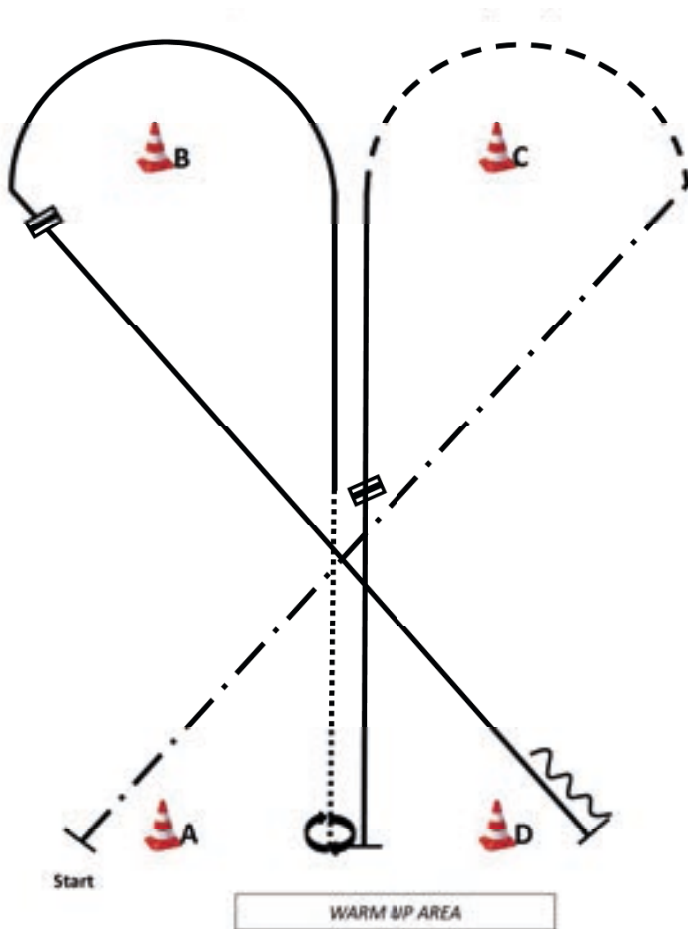

Senior Trail LK 1-2 A,B

Trail LK 3 A,B Kat. C Donnerstag

Trail LK 4A, 5 A, LK 4/5 AB Donnerstag

Western Horsemanship LK 1/2 A,B

1. Be ready at A, ext. Jog to C, jog around C, right lope, lead change, left lope, stop.
2. 540° turn (opt. r/l), walk, left lope.
3. Left lope, lead change, right lope, stop, back one horselength, stop. Walk to warm up area.