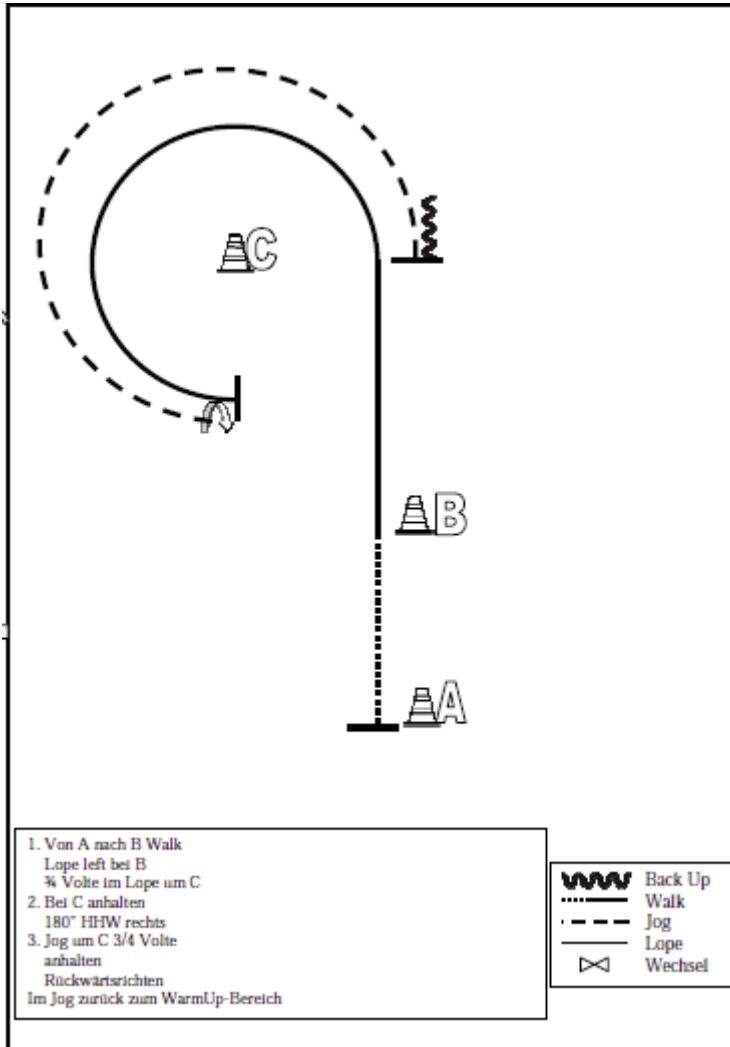

Western Horsemanship LK 4/5 A Samstag, LK 4/5 B Sonntag