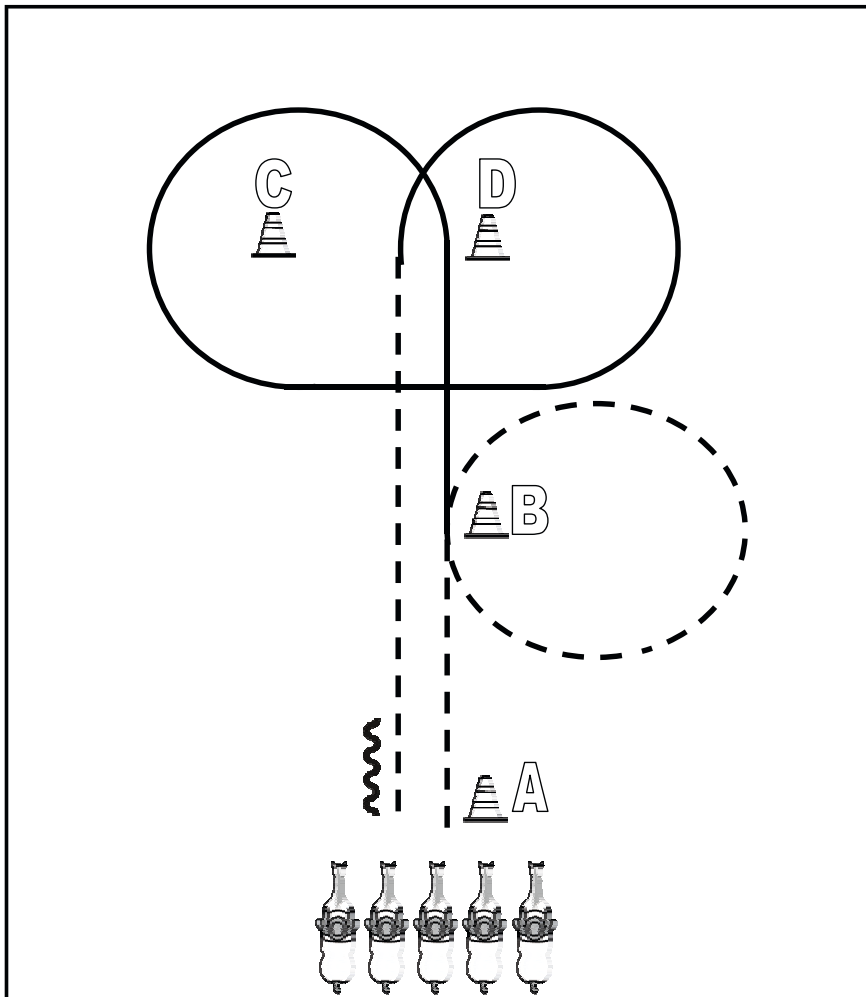

1. A Jog bis B. Jog-Volte rechts
2. B links angaloppieren, $\frac{3}{4}$ Volte um C und D
3. D durchparieren zum Jog ,A Stopp und mind. eine Pferdelänge rückwärts richten