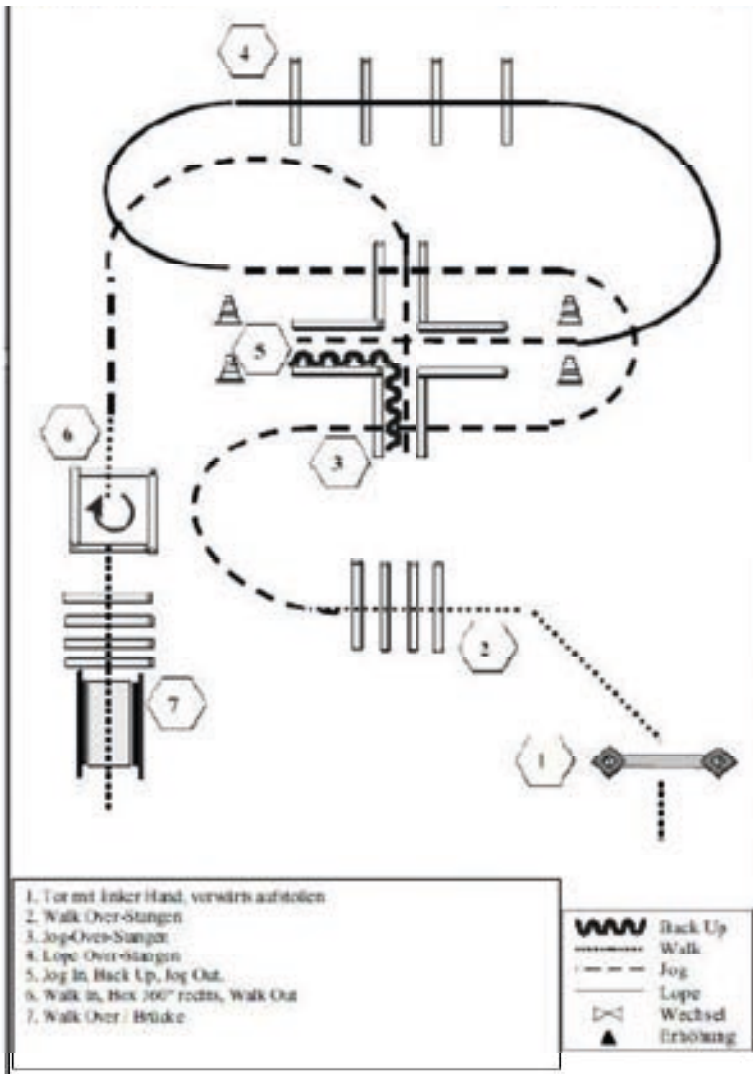

Trail LK 4/5 A,B Freitag

Senior Trail LK 3 A Freitag, 3 B Samstag Kat.A

Junior Trail LK 1/2 A

Showmanship at Halter LK 3/4B , 3A Kat. C Samstag

Showmanship at Halter O – LK 1-2 A,B,

1. Be ready at the first marker
2. Jog
3. 360° turn right
4. Walk
5. Set up
6. Back up
7. 450° turn right
8. Jog to warm-up area