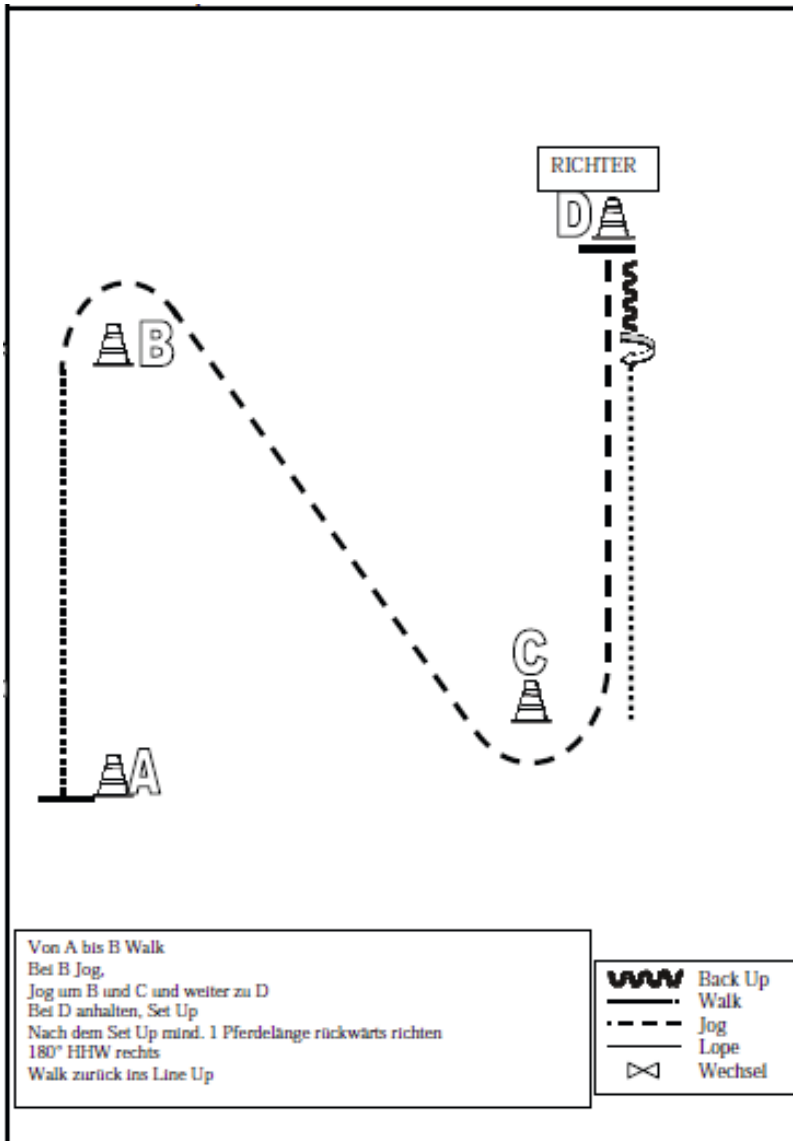

Showmanship at Halter LK 3 A,B Kat. A Freitag